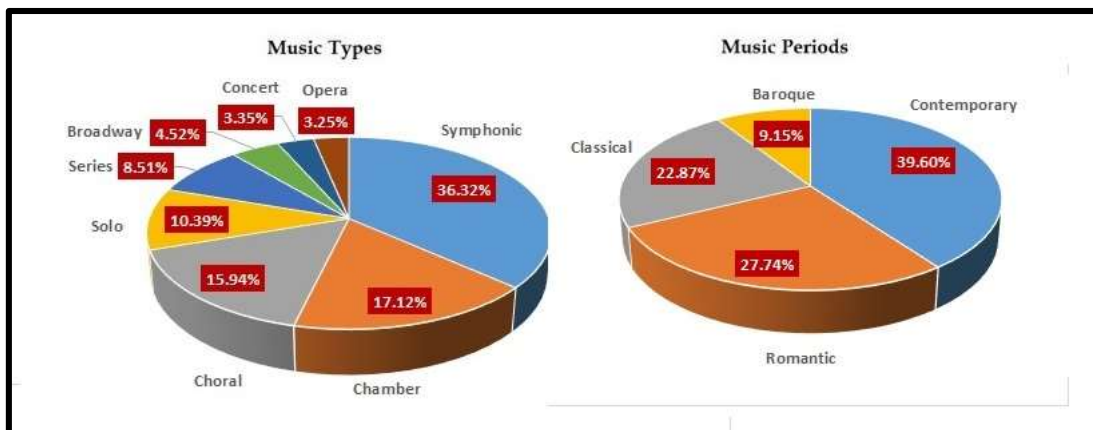

Below are two charts which show you the Music Periods and the Types of Music that we have scheduled.

I would like to thank the following individuals for their donations to assist Radio Arts Indonesia in continuing to support contemporary music and especially women composers.

2016

Canary Burton - composer
Karen Griebing - composer
Brian Everett - A trusted friend
Nancy Van de Vate - composer

2015

Betty Beath - composer
Canary Burton - composer
Jerry Casey - composer
Jack Gallagher - composer
Deon Nielsen Price- composer
Karen Griebing - composer
Max Lifchitz - composer
Brian Everett - A trusted friend
Margaret Meier - composer
Vivian Adelberg Rudow- composer
Judith Shatin - composer
John Miller - a college friend and musician
Nancy Van de Vate - composer
Jon Conrad

2013-2014

Canary Burton - composer
Margaret Meier - composer
Faye-Ellen Silverman
Judith Shatin - composer
Jack Gallagher - composer
Max Lifchitz - composer
Nancy Van de Vate - composer
Brian Everett - A Trusted Friend
Robert Conrad
Betty Beath - composer
Douglas Ovens - composer
Karen Griebing - composer
Deon Nielsen Price - composer